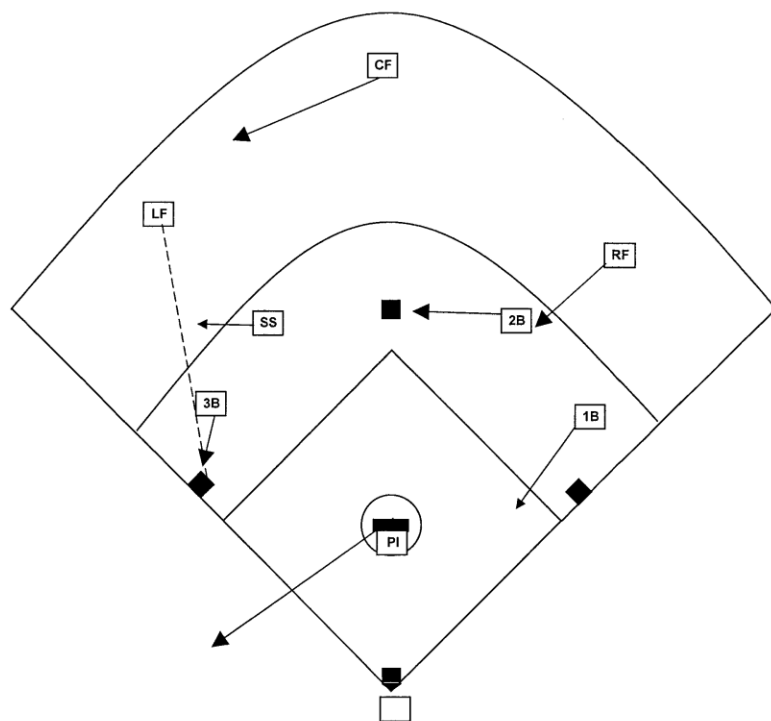

Single to Left field – Runner on 1st

- | | |
|---------|---|
| Pitcher | Backup 3b |
| Catcher | Protect home plate |
| 1Bman | Make sure hitter touches 1b, then cover |
| 2 Bman | Cover 2b |
| SS | Move into a position to be the relay man, assume the runner will attempt to advance |
| 3 Bman | Cover 3b |
| LF | Field ball and make a throw that can be cutoff by the SS |
| CF | Backup left fielder |
| RF | Move into a possible backup position near 2b |