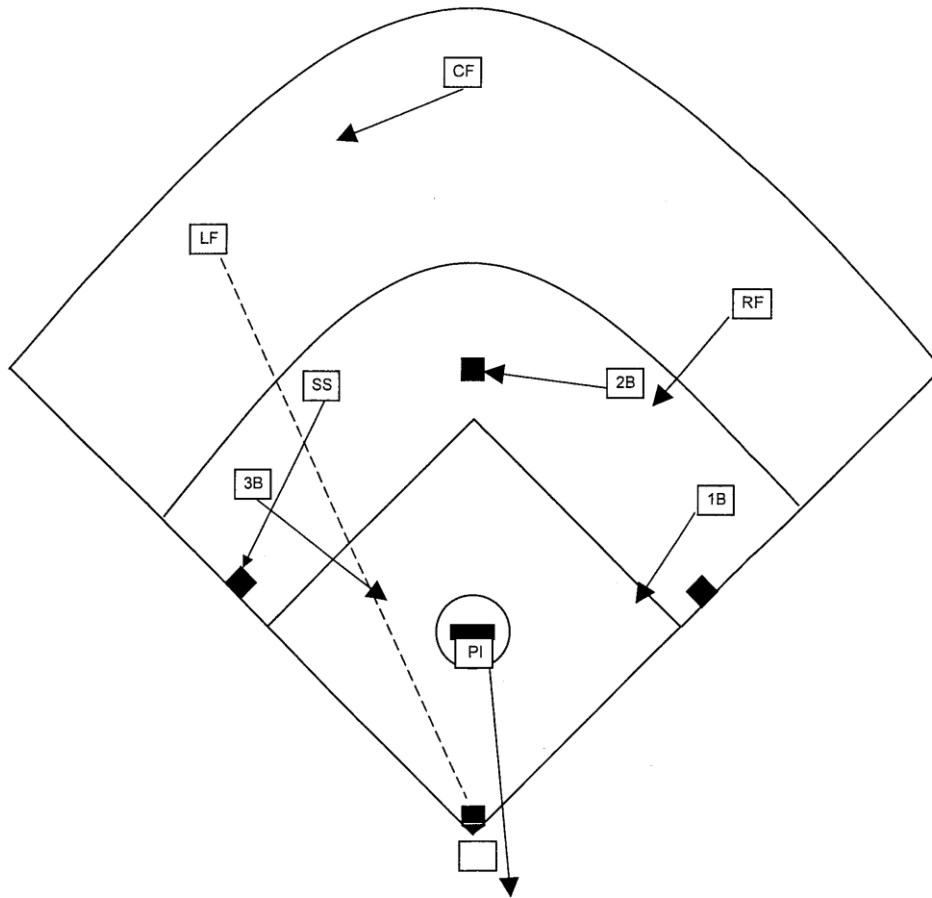

Single to Left field – Runners 2nd base, runners on 1st and 2nd or bases loaded

- | | |
|---------|---------------------------------------------------------------|
| Pitcher | Backup home plate |
| Catcher | Cover home plate |
| 1Bman | Cover 1b |
| 2 Bman | Cover 2b |
| SS | Cover 3b |
| 3 Bman | Move into a position to be the cut off man to home plate |
| LF | Field ball and make a throw to home plate that can be cut off |
| CF | Backup left fielder |
| RF | Move into a possible backup position near 2b |